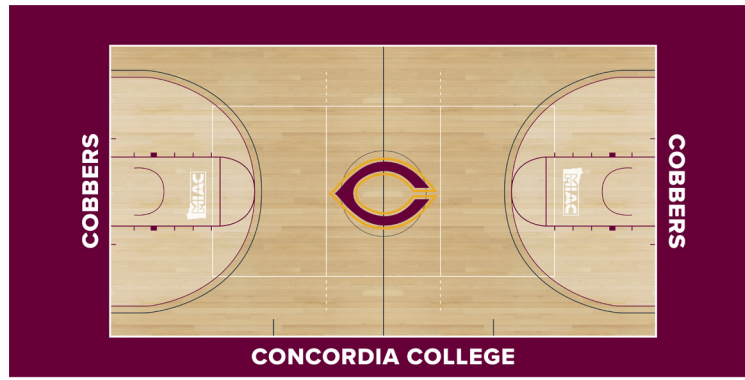

1. Extended maroon border with internal white border
2. Factoria font
3. Maroon in free throw
4. Wood floor MIAC
5. C logo

1. Extended maroon border with internal white border
2. Proxima Extrabold font
3. Lighter floor in 1st circle
4. 90% opacity MIAC
5. C logo

1. Extended maroon border with internal white border
2. Factoria font and additional text location
3. Lighter floor in 2nd circle
4. Maroon MIAC
5. C logo

1. Extended maroon border with internal gold border
2. Factoria font and additional text location
3. Darker floor in free throw
4. Maroon and Gold MIAC
5. Kernel C logo

1. Extended maroon and gold border with internal maroon border
2. Factoria font and additional text location
3. Darker floor corn silhouette
4. Darker floor MIAC
5. Kernel C logo

1. Extended maroon and gold border with internal maroon border
2. Factoria font and additional text location
3. Darker floor MIAC
4. Kernel C logo

1. Extended maroon and gold border with internal maroon border
2. Factoria font
3. Darker floor corn silhouette
4. Darker floor MIAC
5. Kernel C logo

1. Extended maroon border with internal gold border
2. Factoria font
3. Darker floor in free throw, medium floor in 3 pt
4. 75% opacity MIAC
5. C logo