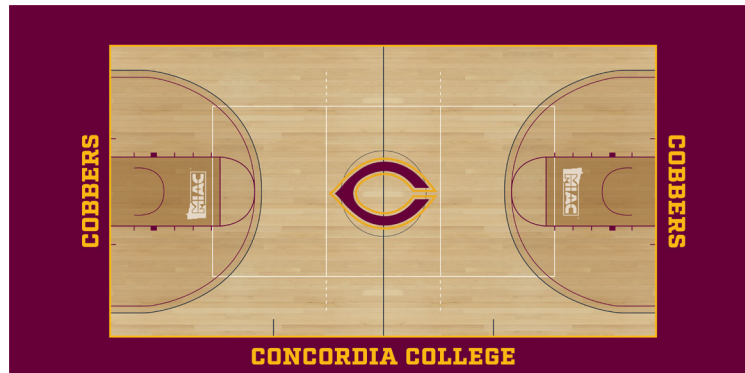

1. Extended maroon border with internal white border
2. Factoria font
3. Maroon in free throw
4. Wood floor MIAC
5. C logo

1. Extended maroon border with internal white border
2. Proxima Extrabold font
3. Lighter floor in 1st circle
4. 90% opacity MIAC
5. C logo

1. Extended maroon border with internal white border
2. Factoria font and additional text location
3. Lighter floor in 2nd circle
4. Maroon MIAC
5. C logo

1. Extended maroon border with internal gold border
2. Factoria font and additional text location
3. Darker floor in free throw
4. Maroon and Gold MIAC
5. Kernel C logo

1. Extended maroon and gold border with internal maroon border
2. Factoria font and additional text location
3. Darker floor corn silhouette
4. Darker floor MIAC
5. Kernel C logo

1. Extended maroon and gold border with internal maroon border
2. Factoria font and additional text location
3. Darker floor MIAC
4. Kernel C logo

1. Extended maroon and gold border with internal maroon border
2. Factoria font
3. Darker floor corn silhouette
4. Darker floor MIAC
5. Kernel C logo

1. Extended maroon border with internal gold border
2. Factoria font
3. Darker floor in free throw, medium floor in 3 pt
4. 75% opacity MIAC
5. C logo