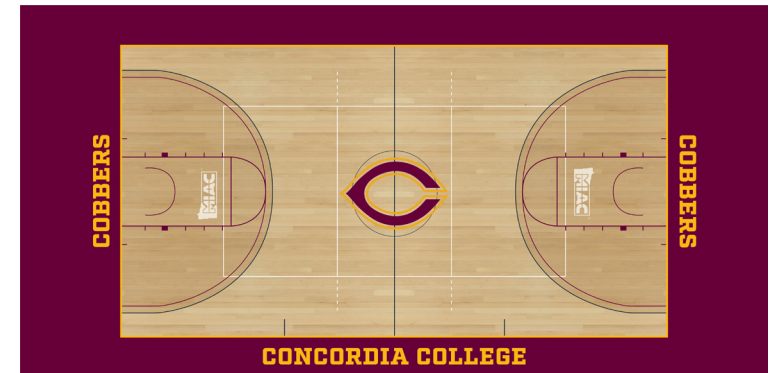

1. Extended maroon border with internal white border
2. Factoria font
3. Maroon in free throw
4. Wood floor MIAC
5. C logo

1. Extended maroon border with internal white border
2. Proxima Extrabold font
3. Lighter floor in 1st circle
4. 90% opacity MIAC
5. C logo

1. Extended maroon border with internal white border
2. Factoria font and additional text location
3. Lighter floor in 2nd circle
4. Maroon MIAC
5. C logo

1. Extended maroon border with internal gold border
2. Factoria font and additional text location
3. Darker floor in free throw
4. Maroon and Gold MIAC
5. Kernel C logo

1. Extended maroon and gold border with internal maroon border
2. Factoria font and additional text location
3. Darker floor corn silhouette
4. Darker floor MIAC
5. Kernel C logo

1. Extended maroon and gold border with internal maroon border
2. Factoria font and additional text location
3. Darker floor MIAC
4. Kernel C logo

1. Extended maroon and gold border with internal maroon border
2. Factoria font
3. Darker floor corn silhouette
4. Darker floor MIAC
5. Kernel C logo

1. Extended maroon border with internal gold border
2. Factoria font
3. Darker floor in free throw, medium floor in 3 pt
4. 75% opacity MIAC
5. C logo